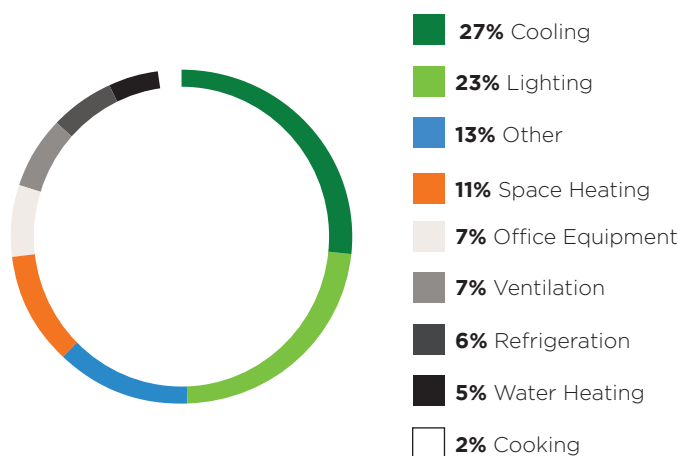

ENERGY SAVINGS FOR HOTEL & LODGING FACILITIES

Every guest has a different idea of comfort. That's why energy bills for hotels, motels, dormitories, and military barracks can fluctuate wildly and cause energy costs to skyrocket. But you can save money on energy costs and keep guests comfortable by completing an energy efficiency project through Appalachian Power's Business Energy Solutions (BES) Program or Custom Program. Then you'll help ensure a five-star stay for your guests and boost your bottom line.

These programs through TakeChargeVA can assist you with a project at your lodging facility for new energy efficiency equipment. We provide financial incentives for your project and act as your trusted energy advisor. We can even explain the paperwork so you can focus on what matters – a five-star guest experience.

For example, Guest Room Energy Management Systems (GREMS) can help optimize energy use in each room. LEDs can improve your facility's look, feel, and visibility levels. Also, HVAC Controls can help you dial in the perfect temperature settings for your guests!

HOW HOTEL & LODGING FACILITIES USE ENERGY:

Visit: [TakeChargeVA.com/Business](https://www.takechargeva.com/Business)

Call: 833-402-2221

Appalachian Power values your privacy. Learn more at [aep.com/privacy](https://www.aep.com/privacy).